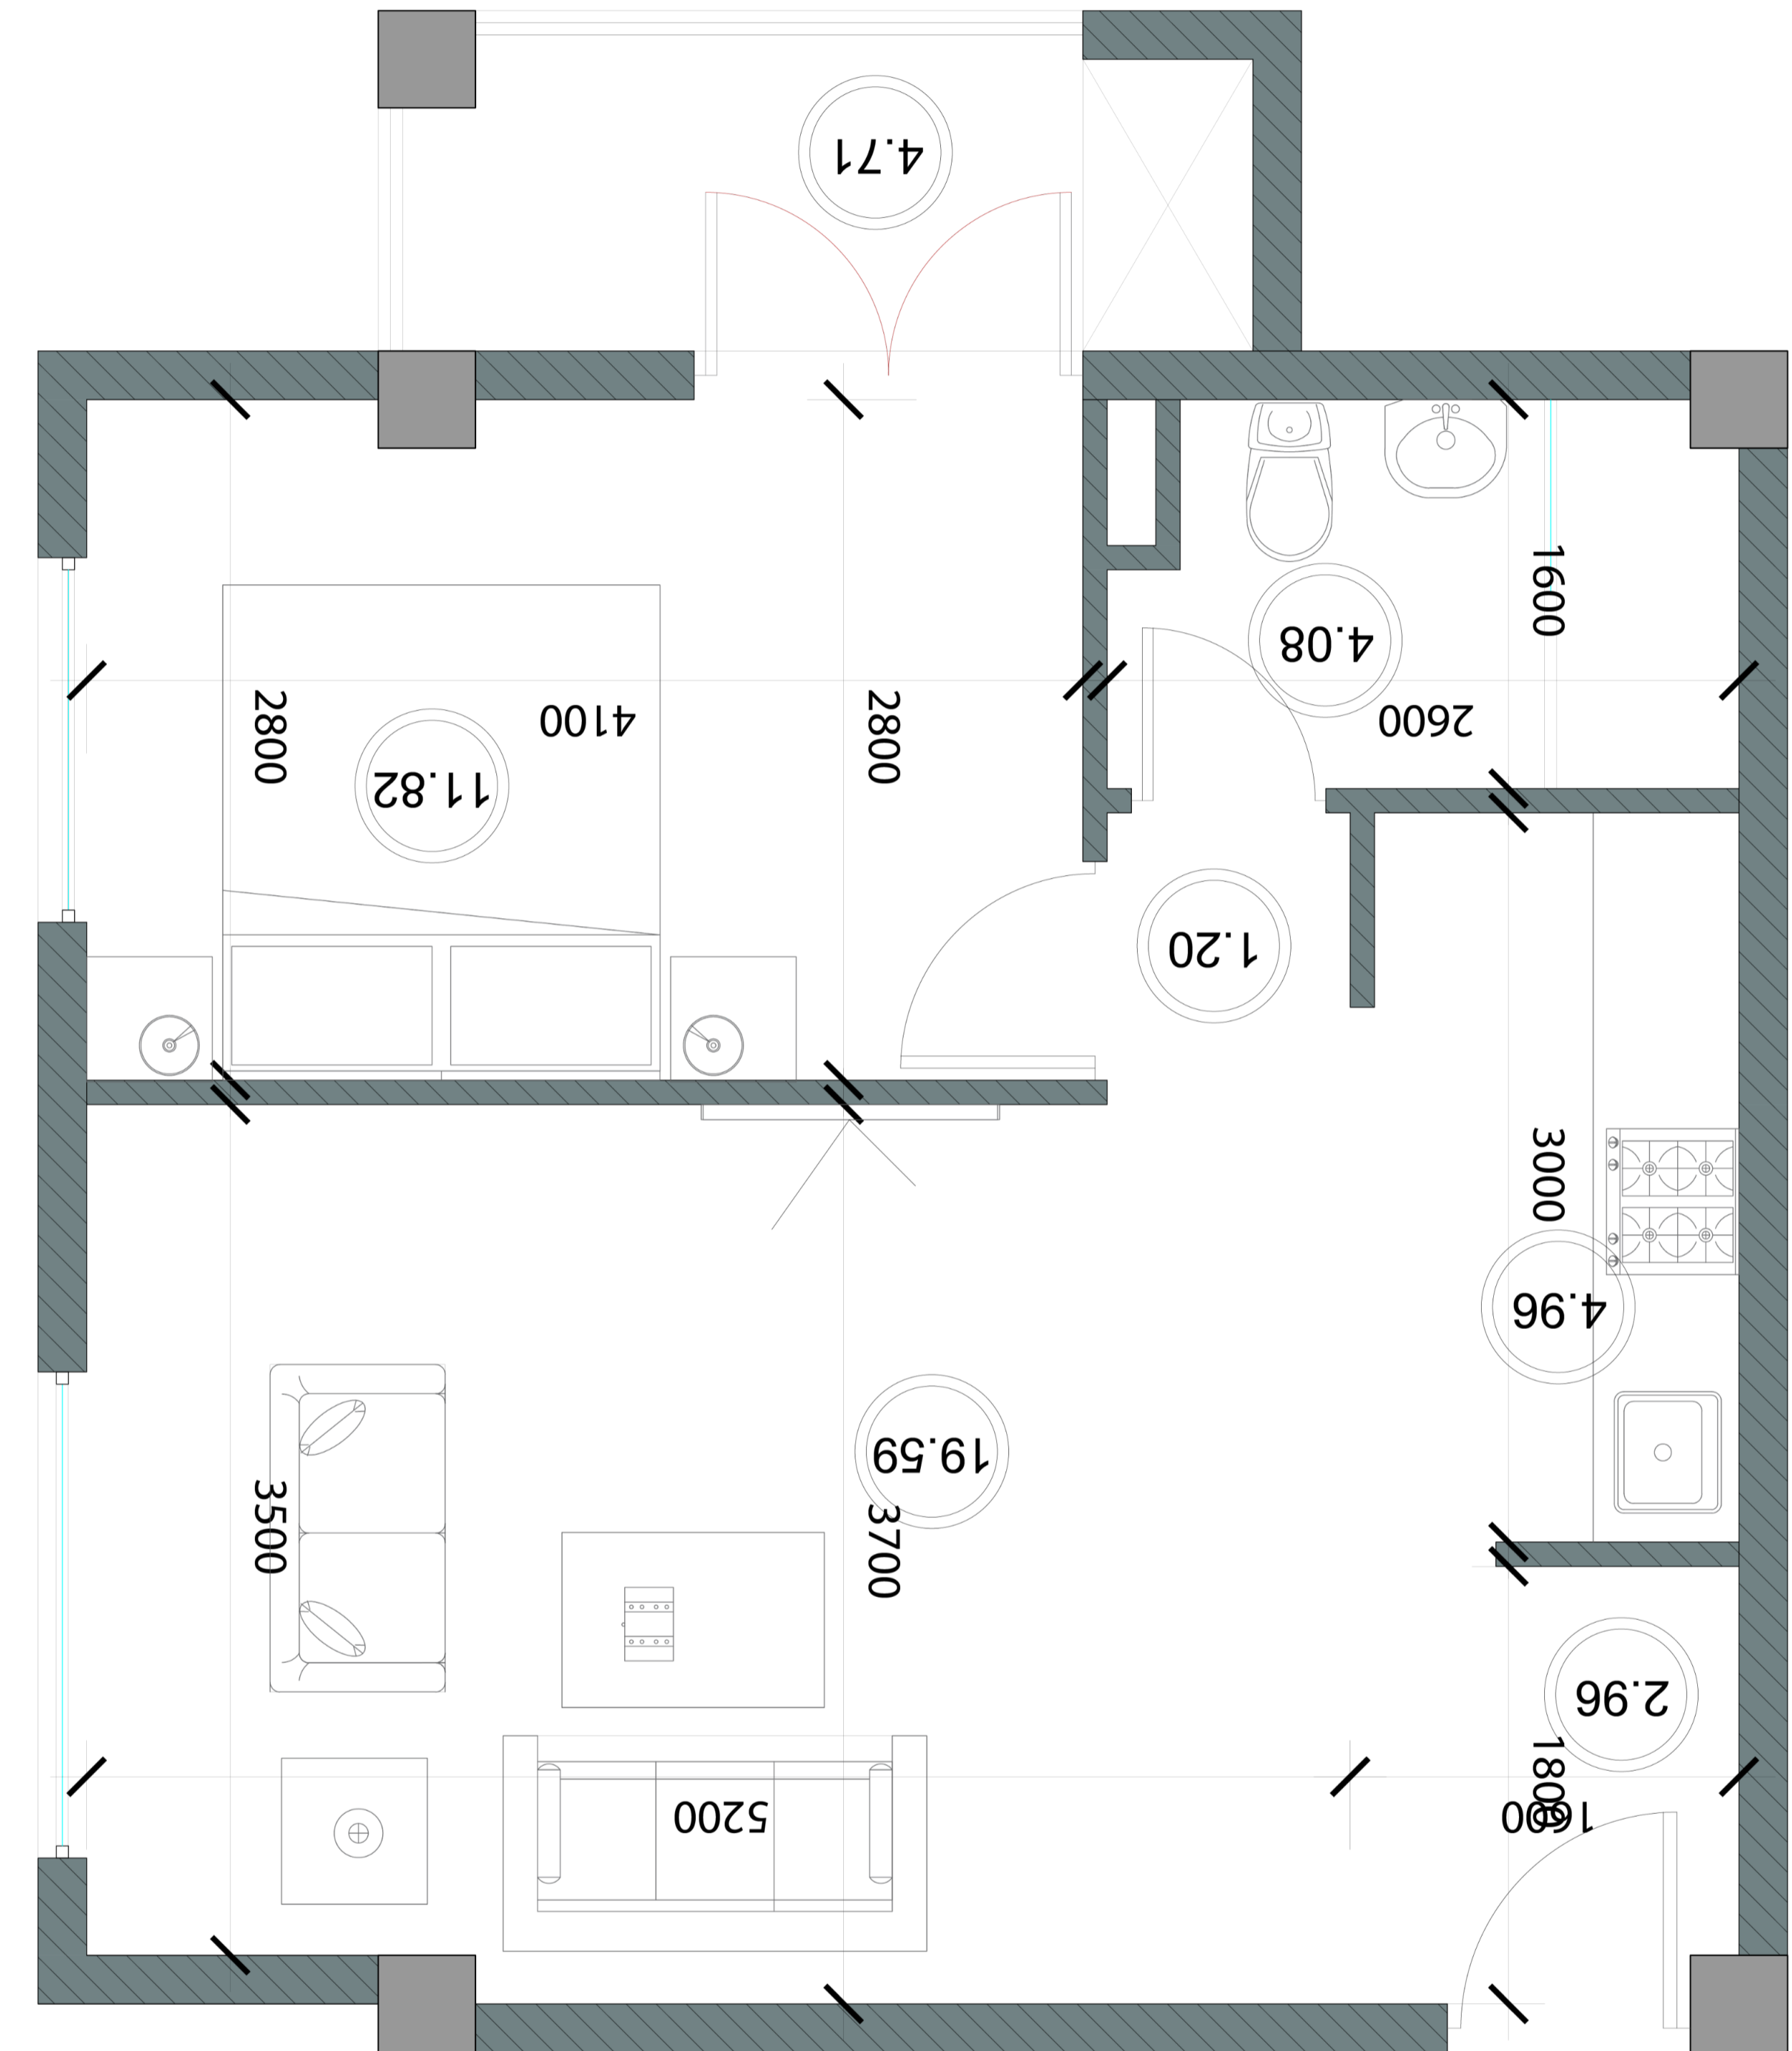

Apartment 9

Area - 44.32 sqm

Entrance hall	2.72 sqm
Living room	14 sqm
Kitchen	4.91 sqm
Bedroom	12.62 sqm
Bathroom	4.27 sqm
Corridor	1.26 sqm
Balcony	4.54 sqm